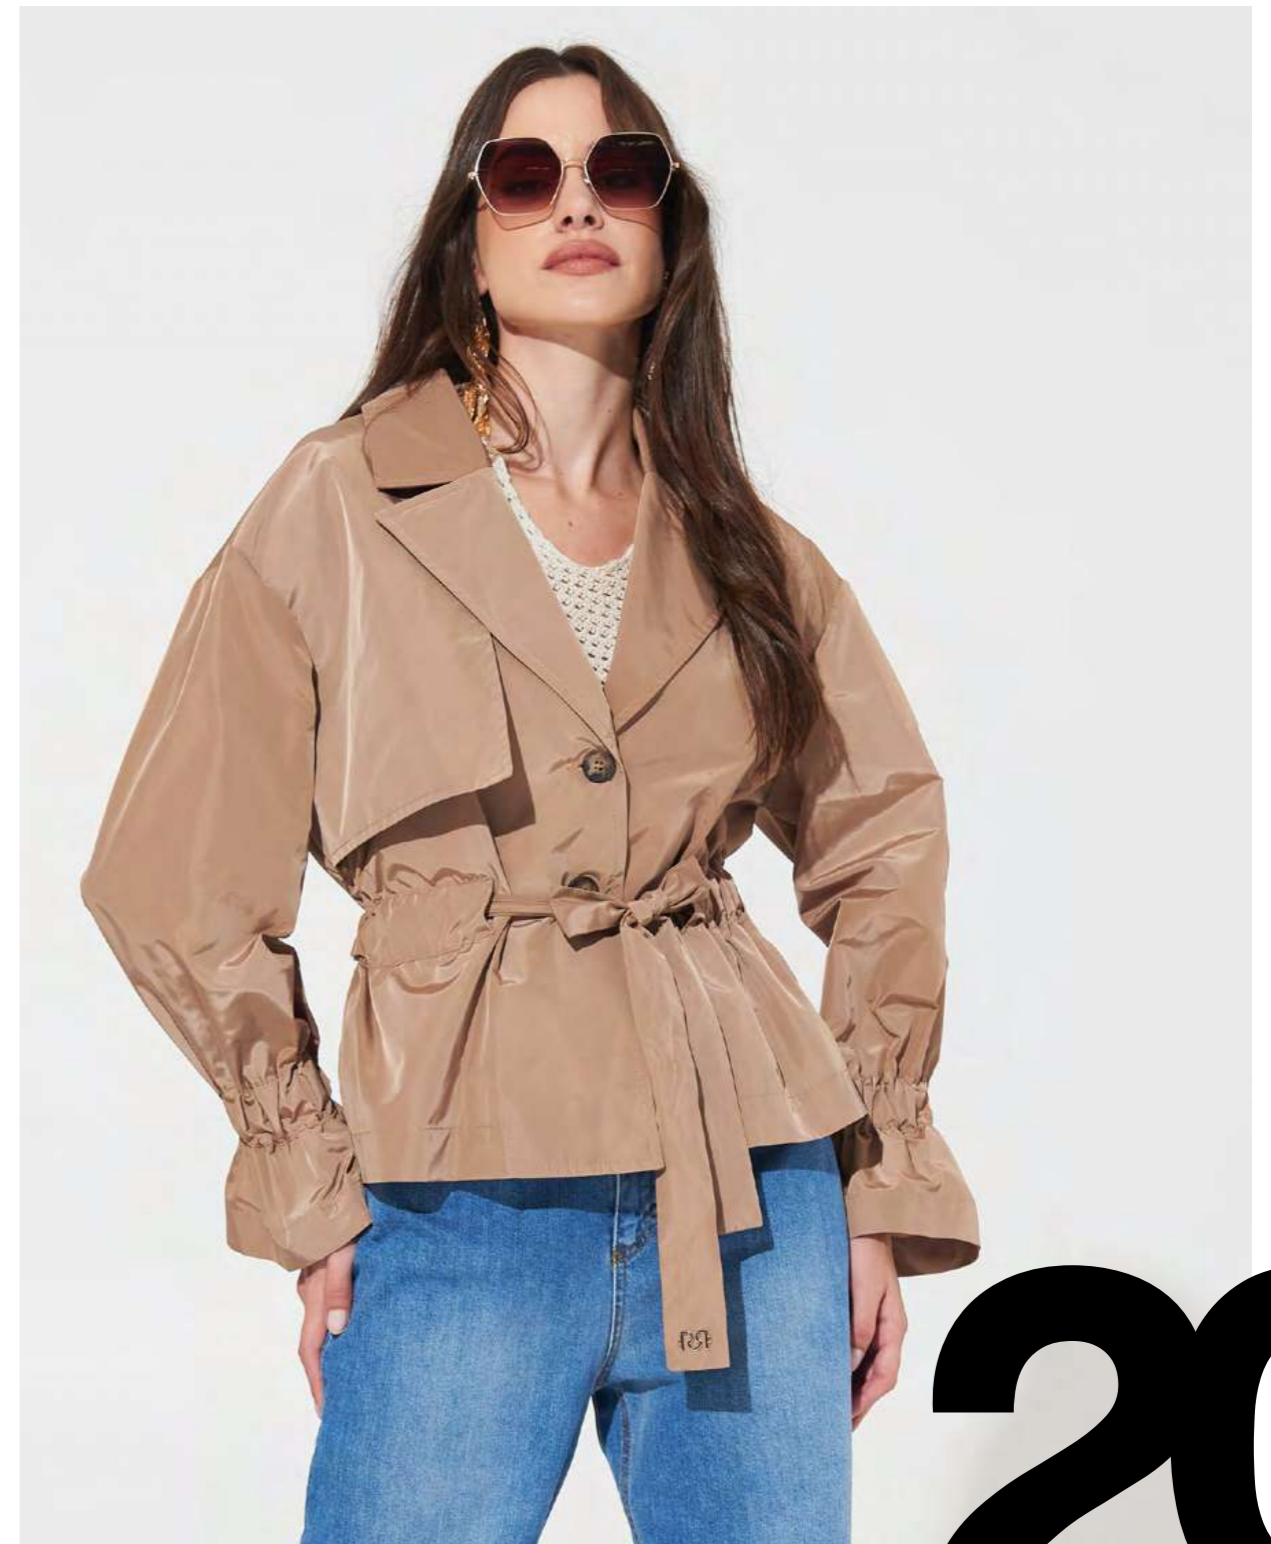

RINASCIMENTO
SPRING SUMMER
2 0 2 5
MAIN COLLECTION
daily time
W H I T E